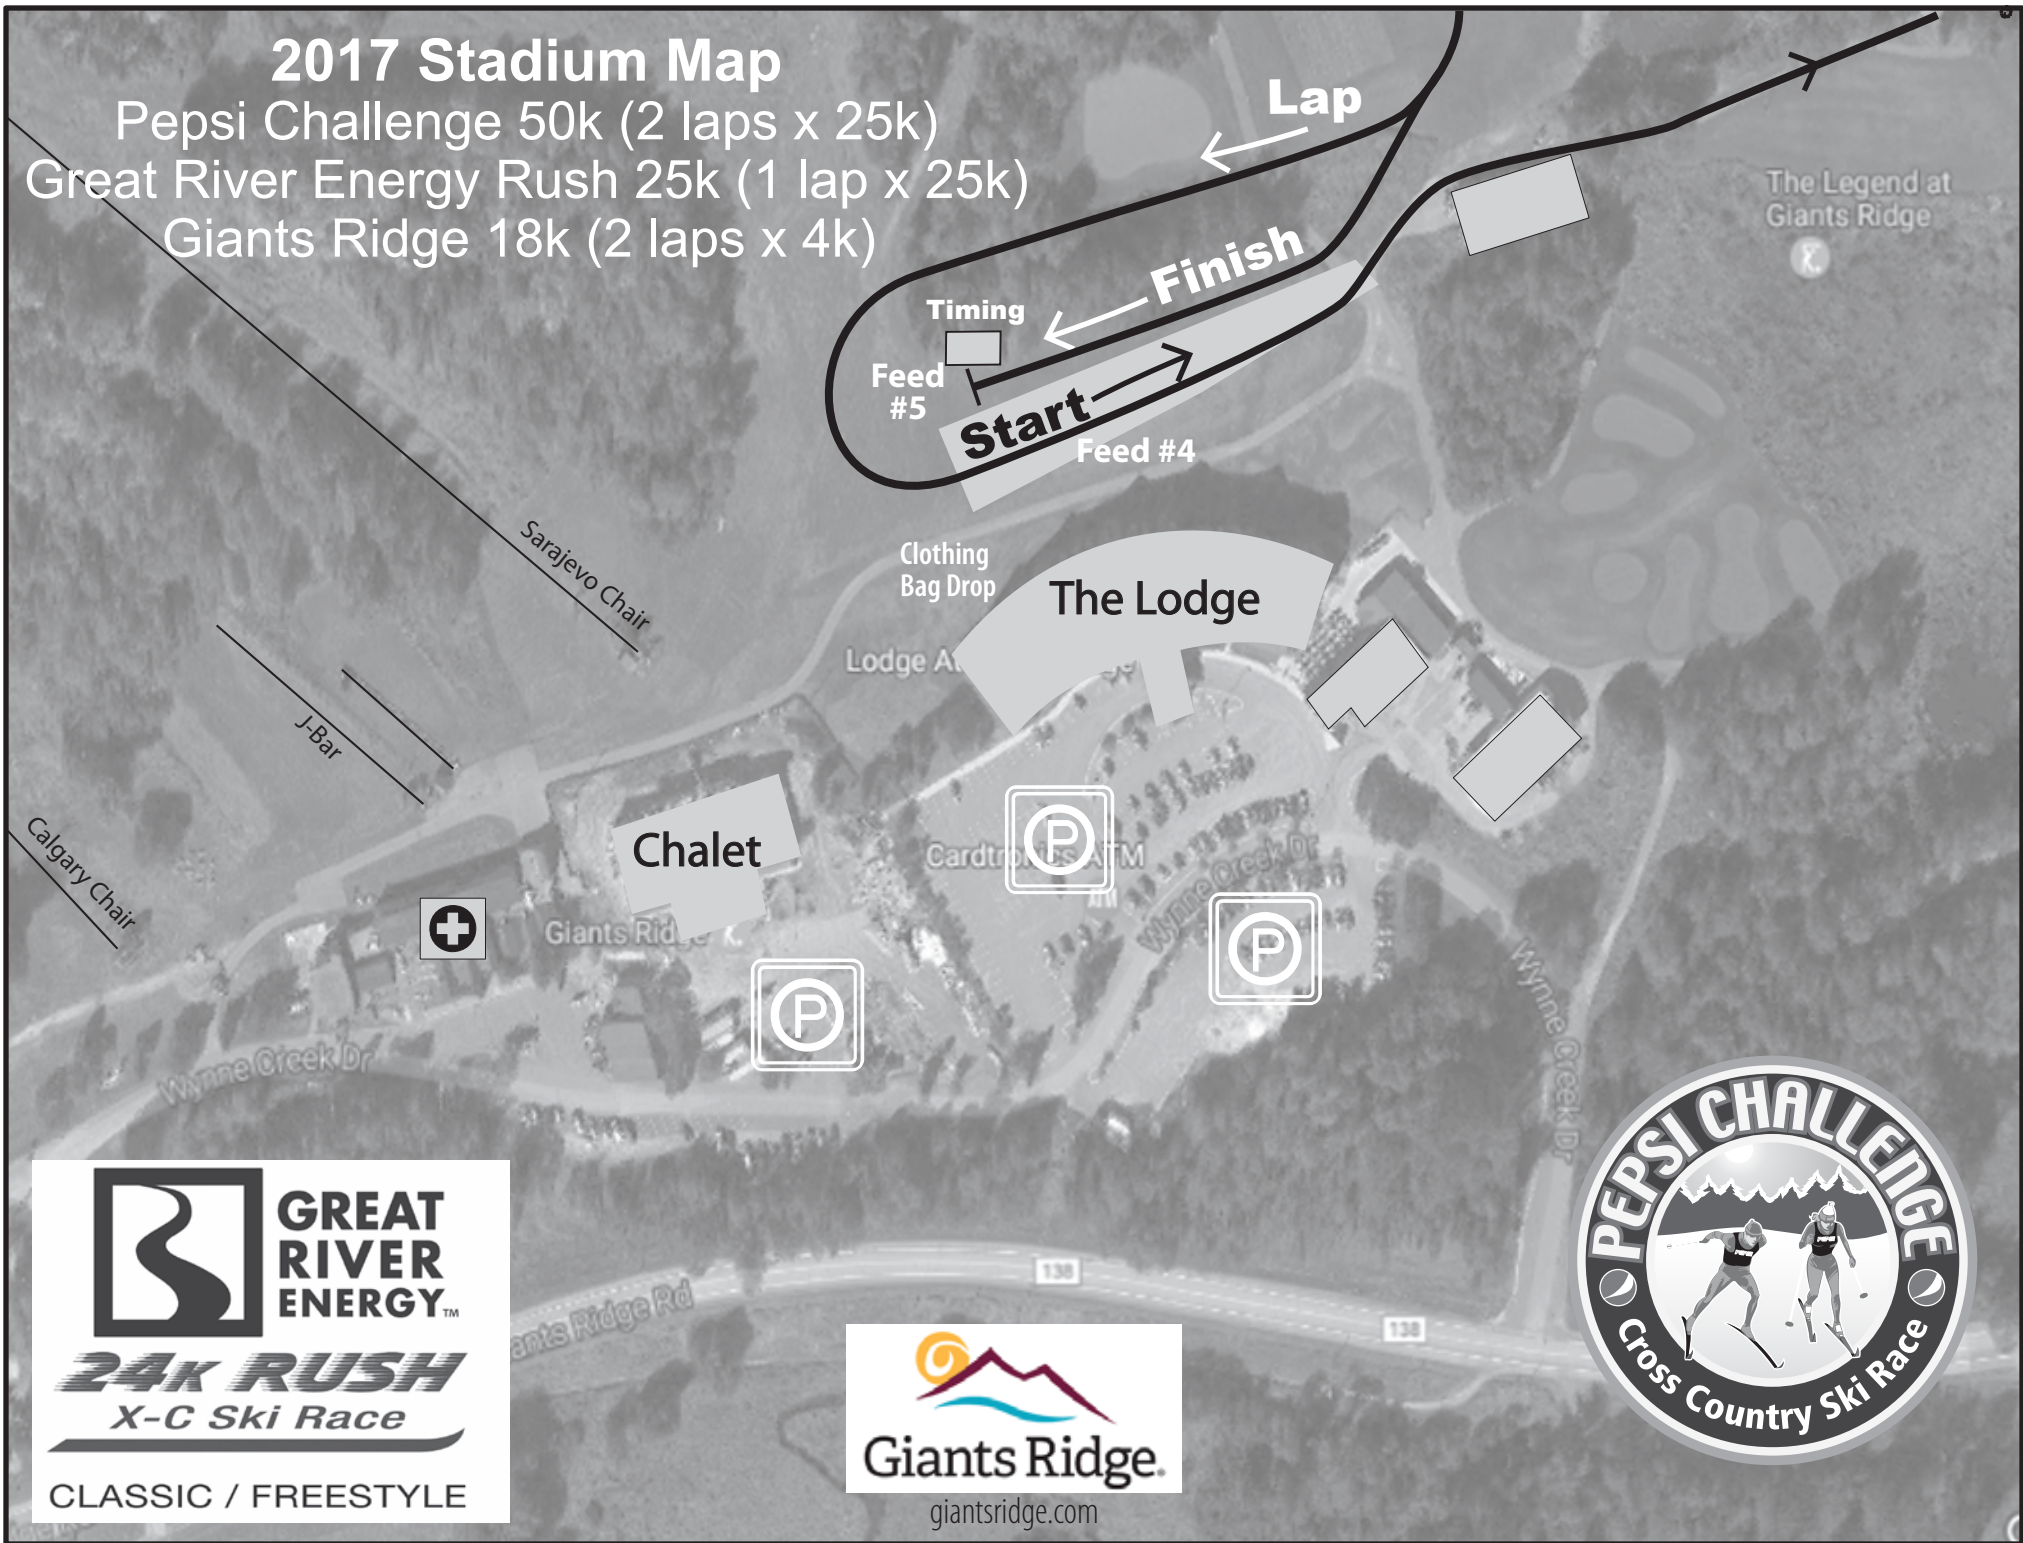

2017 Stadium Map

Pepsi Challenge 50k (2 laps x 25k)
Great River Energy Rush 25k (1 lap x 25k)
Giants Ridge 18k (2 laps x 4k)

GREAT RIVER ENERGY™
24K RUSH
X-C Ski Race
CLASSIC / FREESTYLE

Giants Ridge.
giantsridge.com

PEPSI CHALLENGE
Cross Country Ski Race