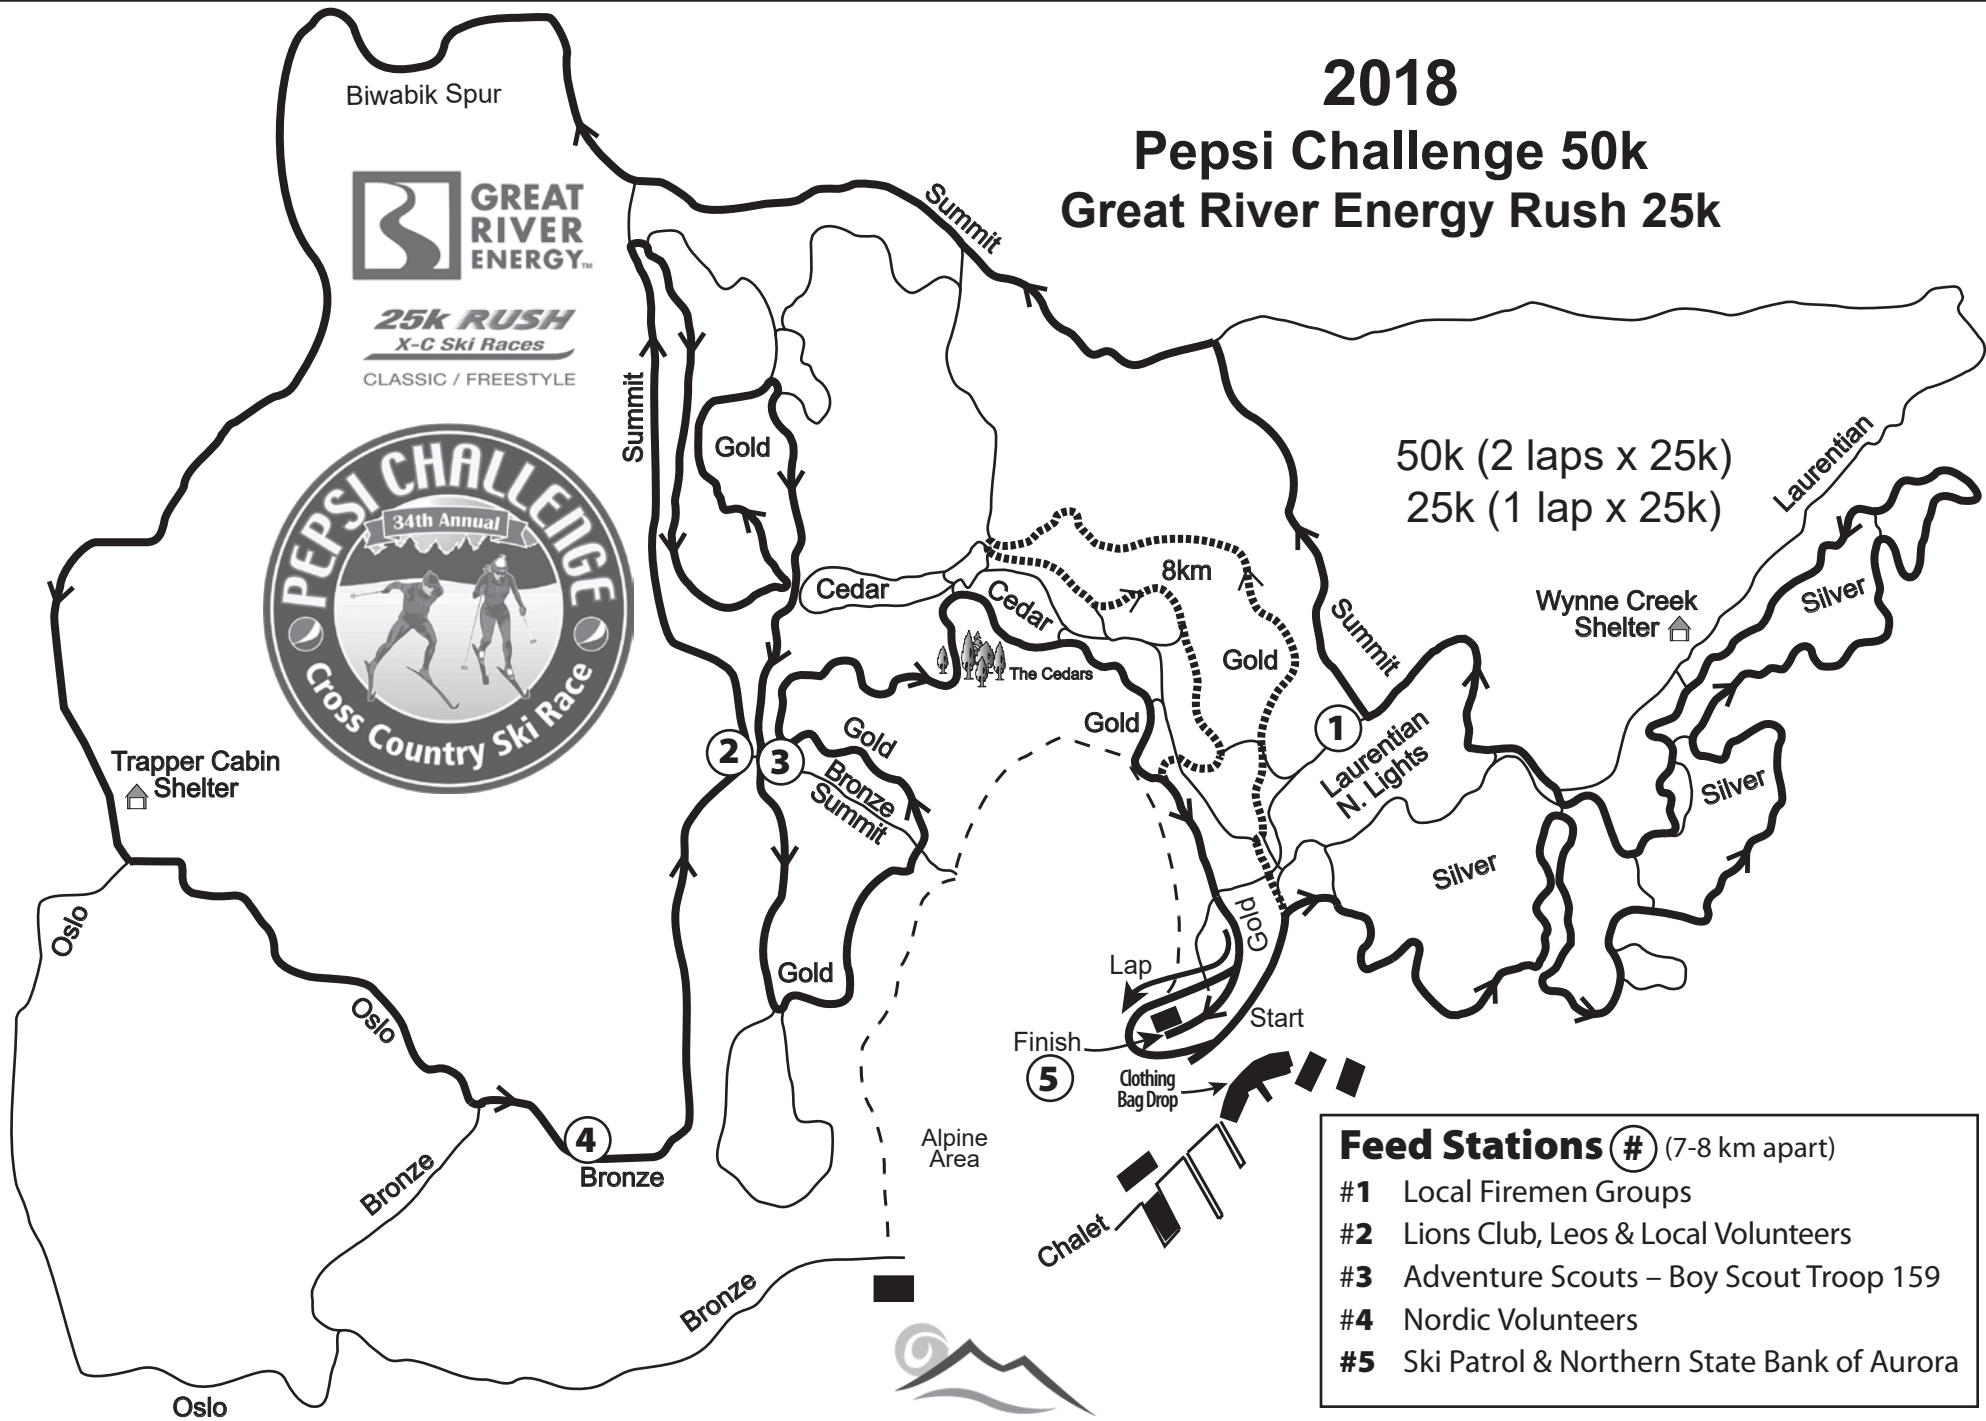

# 2018 Pepsi Challenge 50k Great River Energy Rush 25k

**25K RUSH**  
X-C Ski Races  
CLASSIC / FREESTYLE

50k (2 laps x 25k)  
25k (1 lap x 25k)

- Feed Stations #** (7-8 km apart)
- #1 Local Firemen Groups
  - #2 Lions Club, Leos & Local Volunteers
  - #3 Adventure Scouts – Boy Scout Troop 159
  - #4 Nordic Volunteers
  - #5 Ski Patrol & Northern State Bank of Aurora

Feed stations will serve: Water, Gatorade, oranges, bananas and chocolate