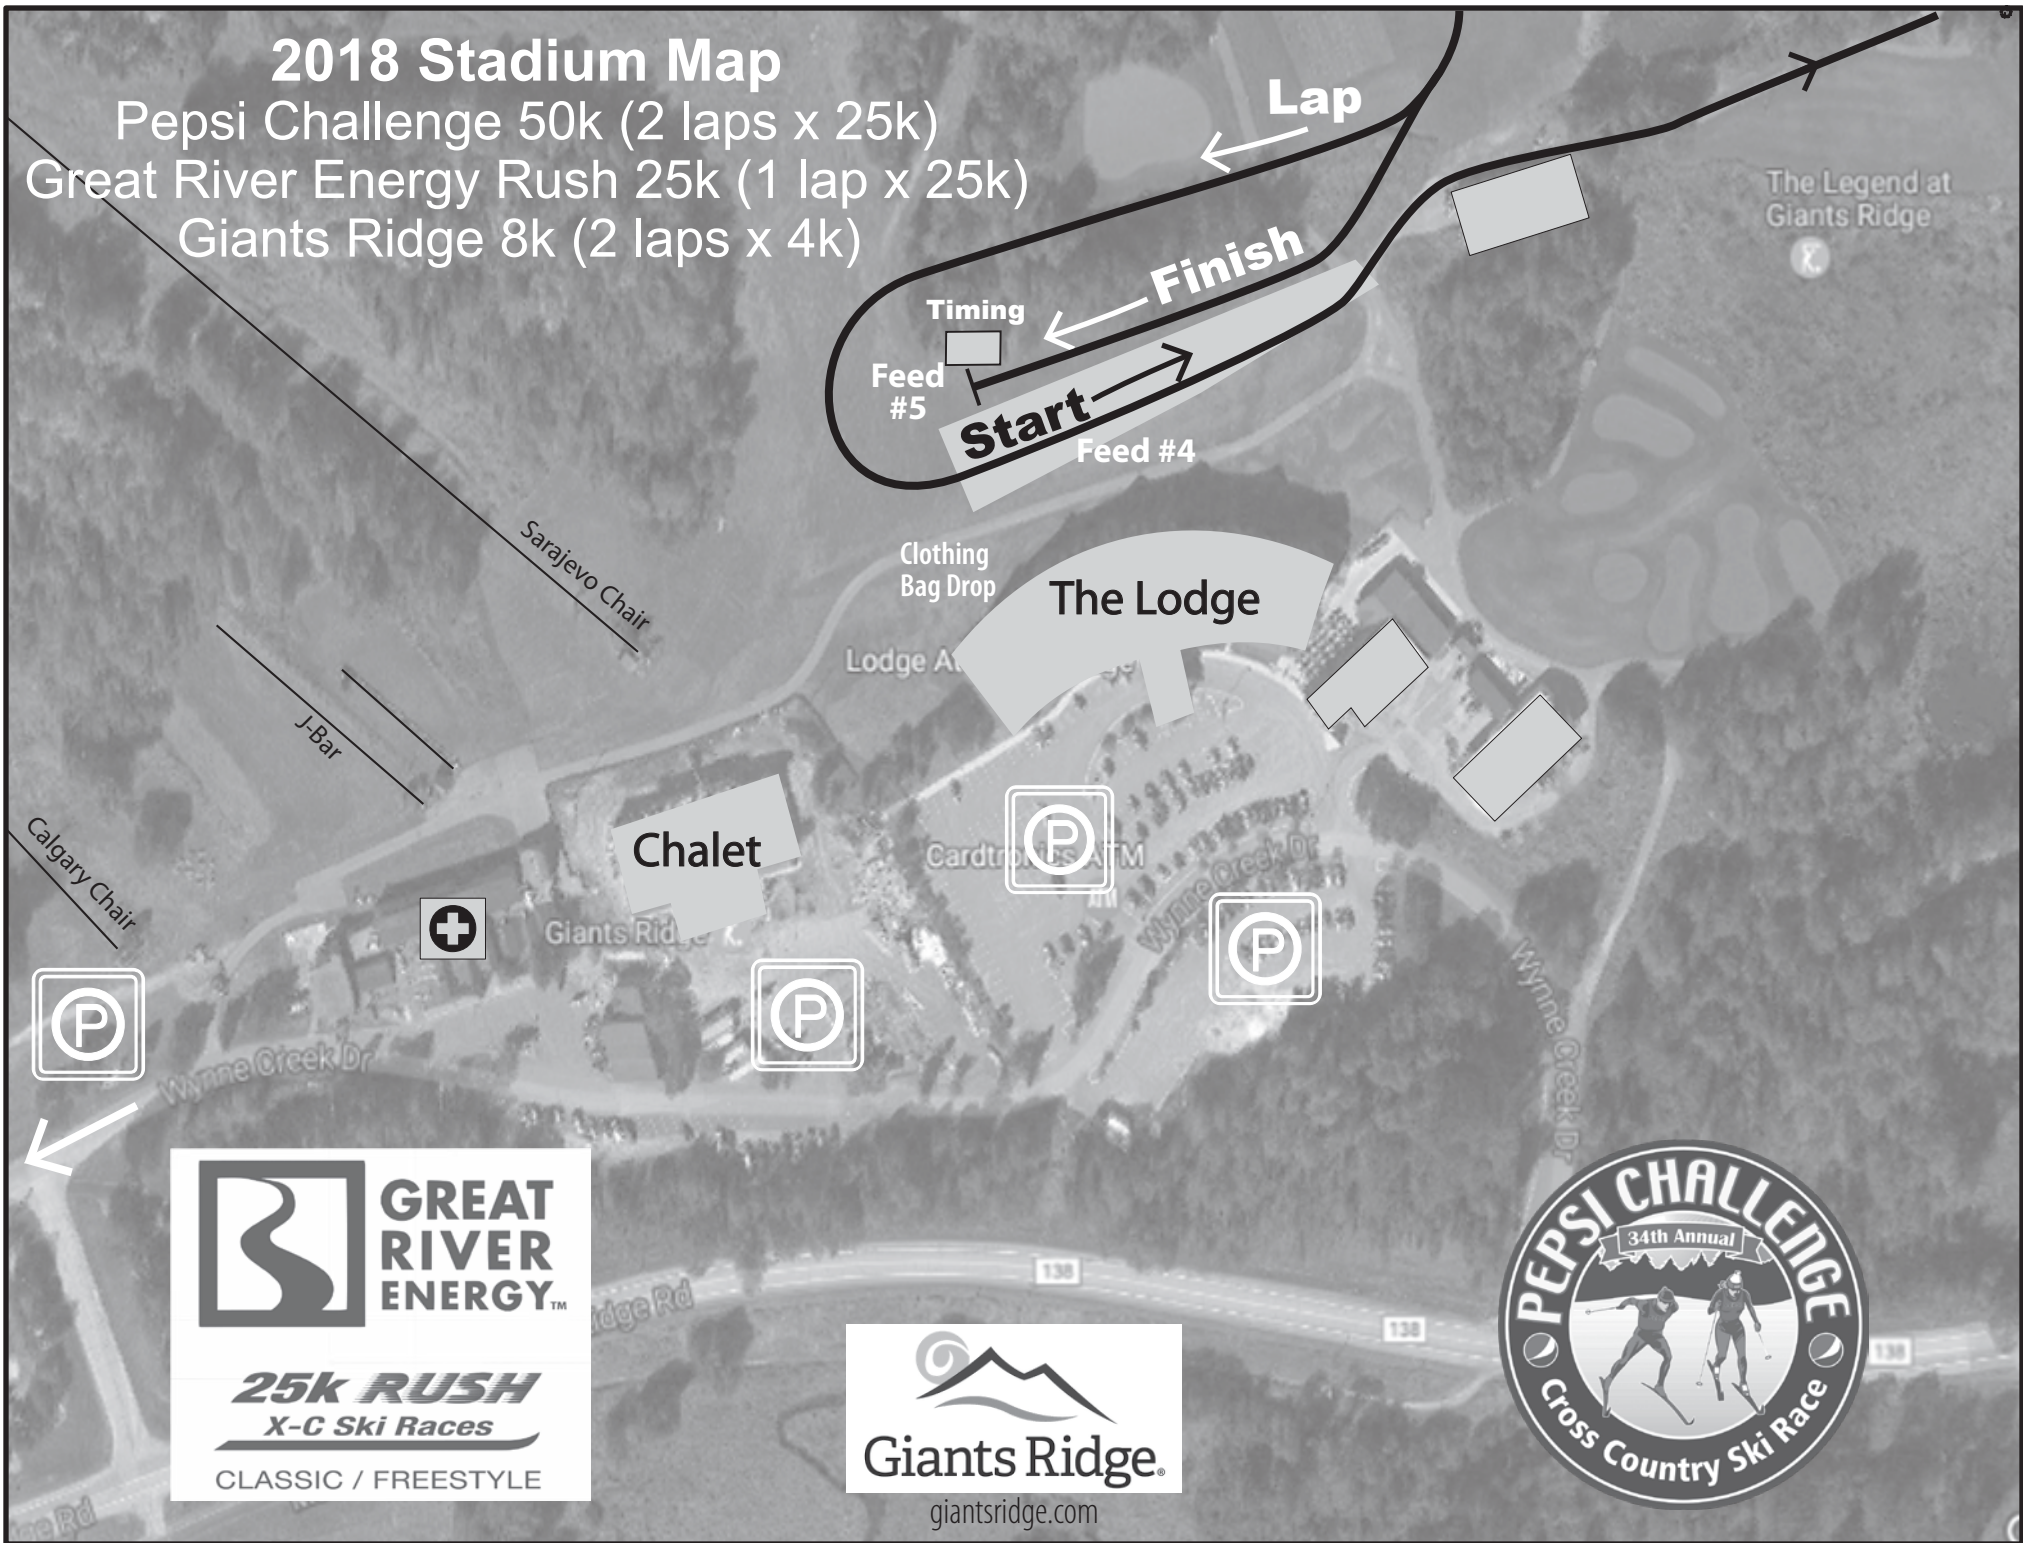

2018 Stadium Map

Pepsi Challenge 50k (2 laps x 25k)
Great River Energy Rush 25k (1 lap x 25k)
Giants Ridge 8k (2 laps x 4k)

GREAT RIVER ENERGY™

25k RUSH
X-C Ski Races

CLASSIC / FREESTYLE

Giants Ridge.
giantsridge.com

PEPSI CHALLENGE
34th Annual
Cross Country Ski Race