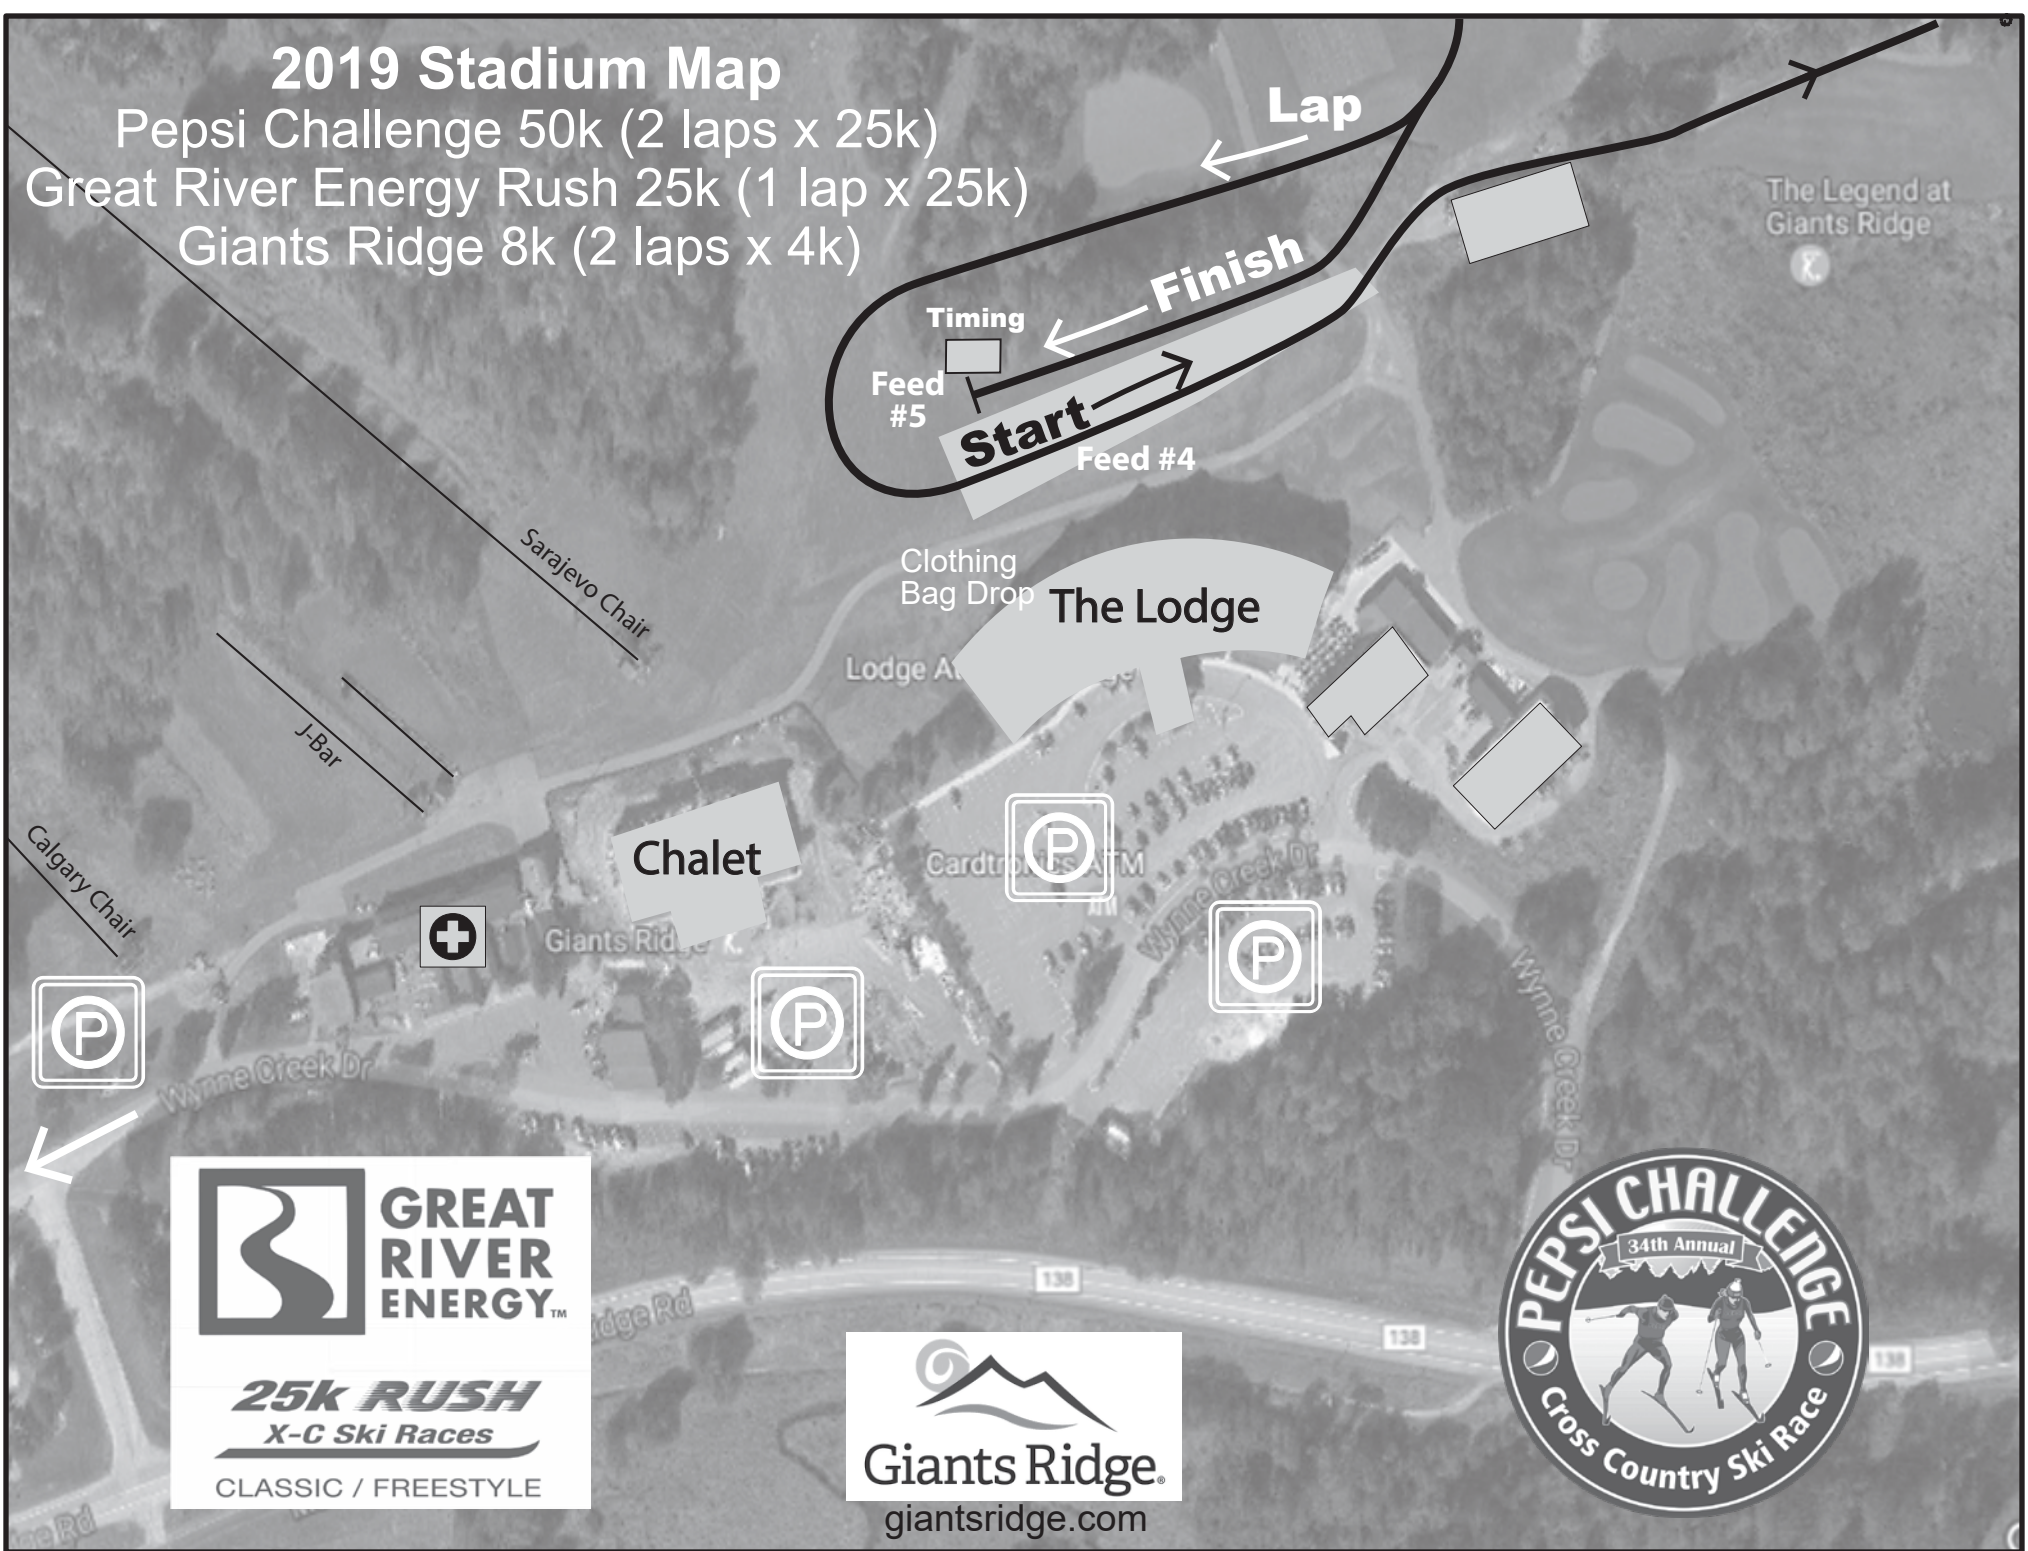

2019 Stadium Map

Pepsi Challenge 50k (2 laps x 25k)
Great River Energy Rush 25k (1 lap x 25k)
Giants Ridge 8k (2 laps x 4k)

GREAT RIVER ENERGY™

25k RUSH
X-C Ski Races

CLASSIC / FREESTYLE

Giants Ridge
giantsridge.com

PEPSI CHALLENGE
34th Annual
Cross Country Ski Race