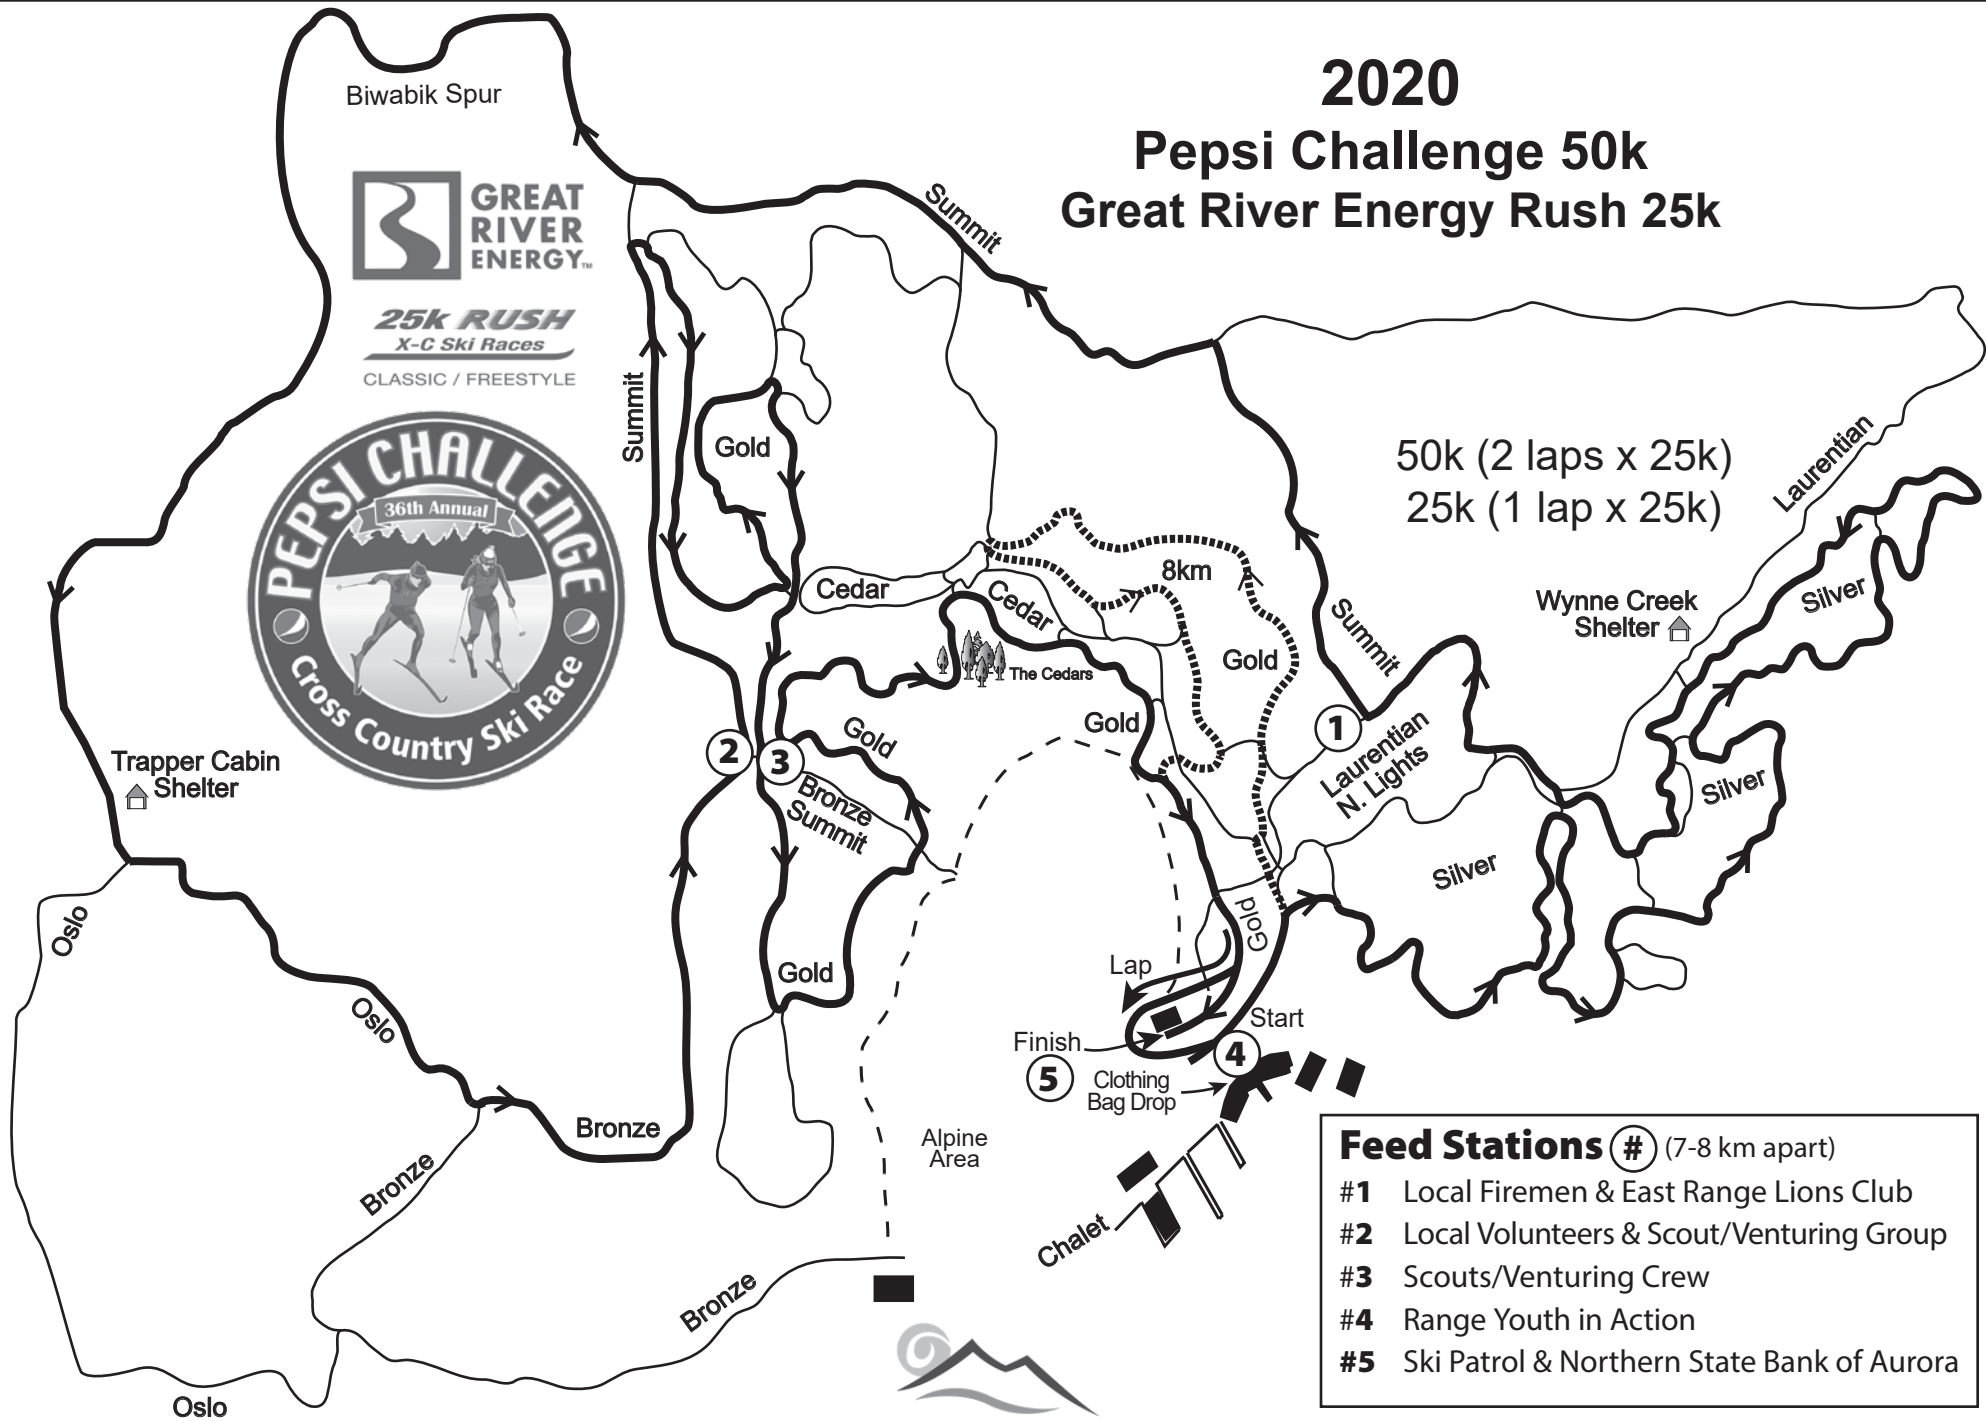

# 2020 Pepsi Challenge 50k Great River Energy Rush 25k

**25K RUSH**  
X-C Ski Races  
CLASSIC / FREESTYLE

50k (2 laps x 25k)  
25k (1 lap x 25k)

- Feed Stations #** (7-8 km apart)
- #1 Local Firemen & East Range Lions Club
  - #2 Local Volunteers & Scout/Venturing Group
  - #3 Scouts/Venturing Crew
  - #4 Range Youth in Action
  - #5 Ski Patrol & Northern State Bank of Aurora

Feed stations will serve:  
Water, Gatorade, bananas and chocolate.