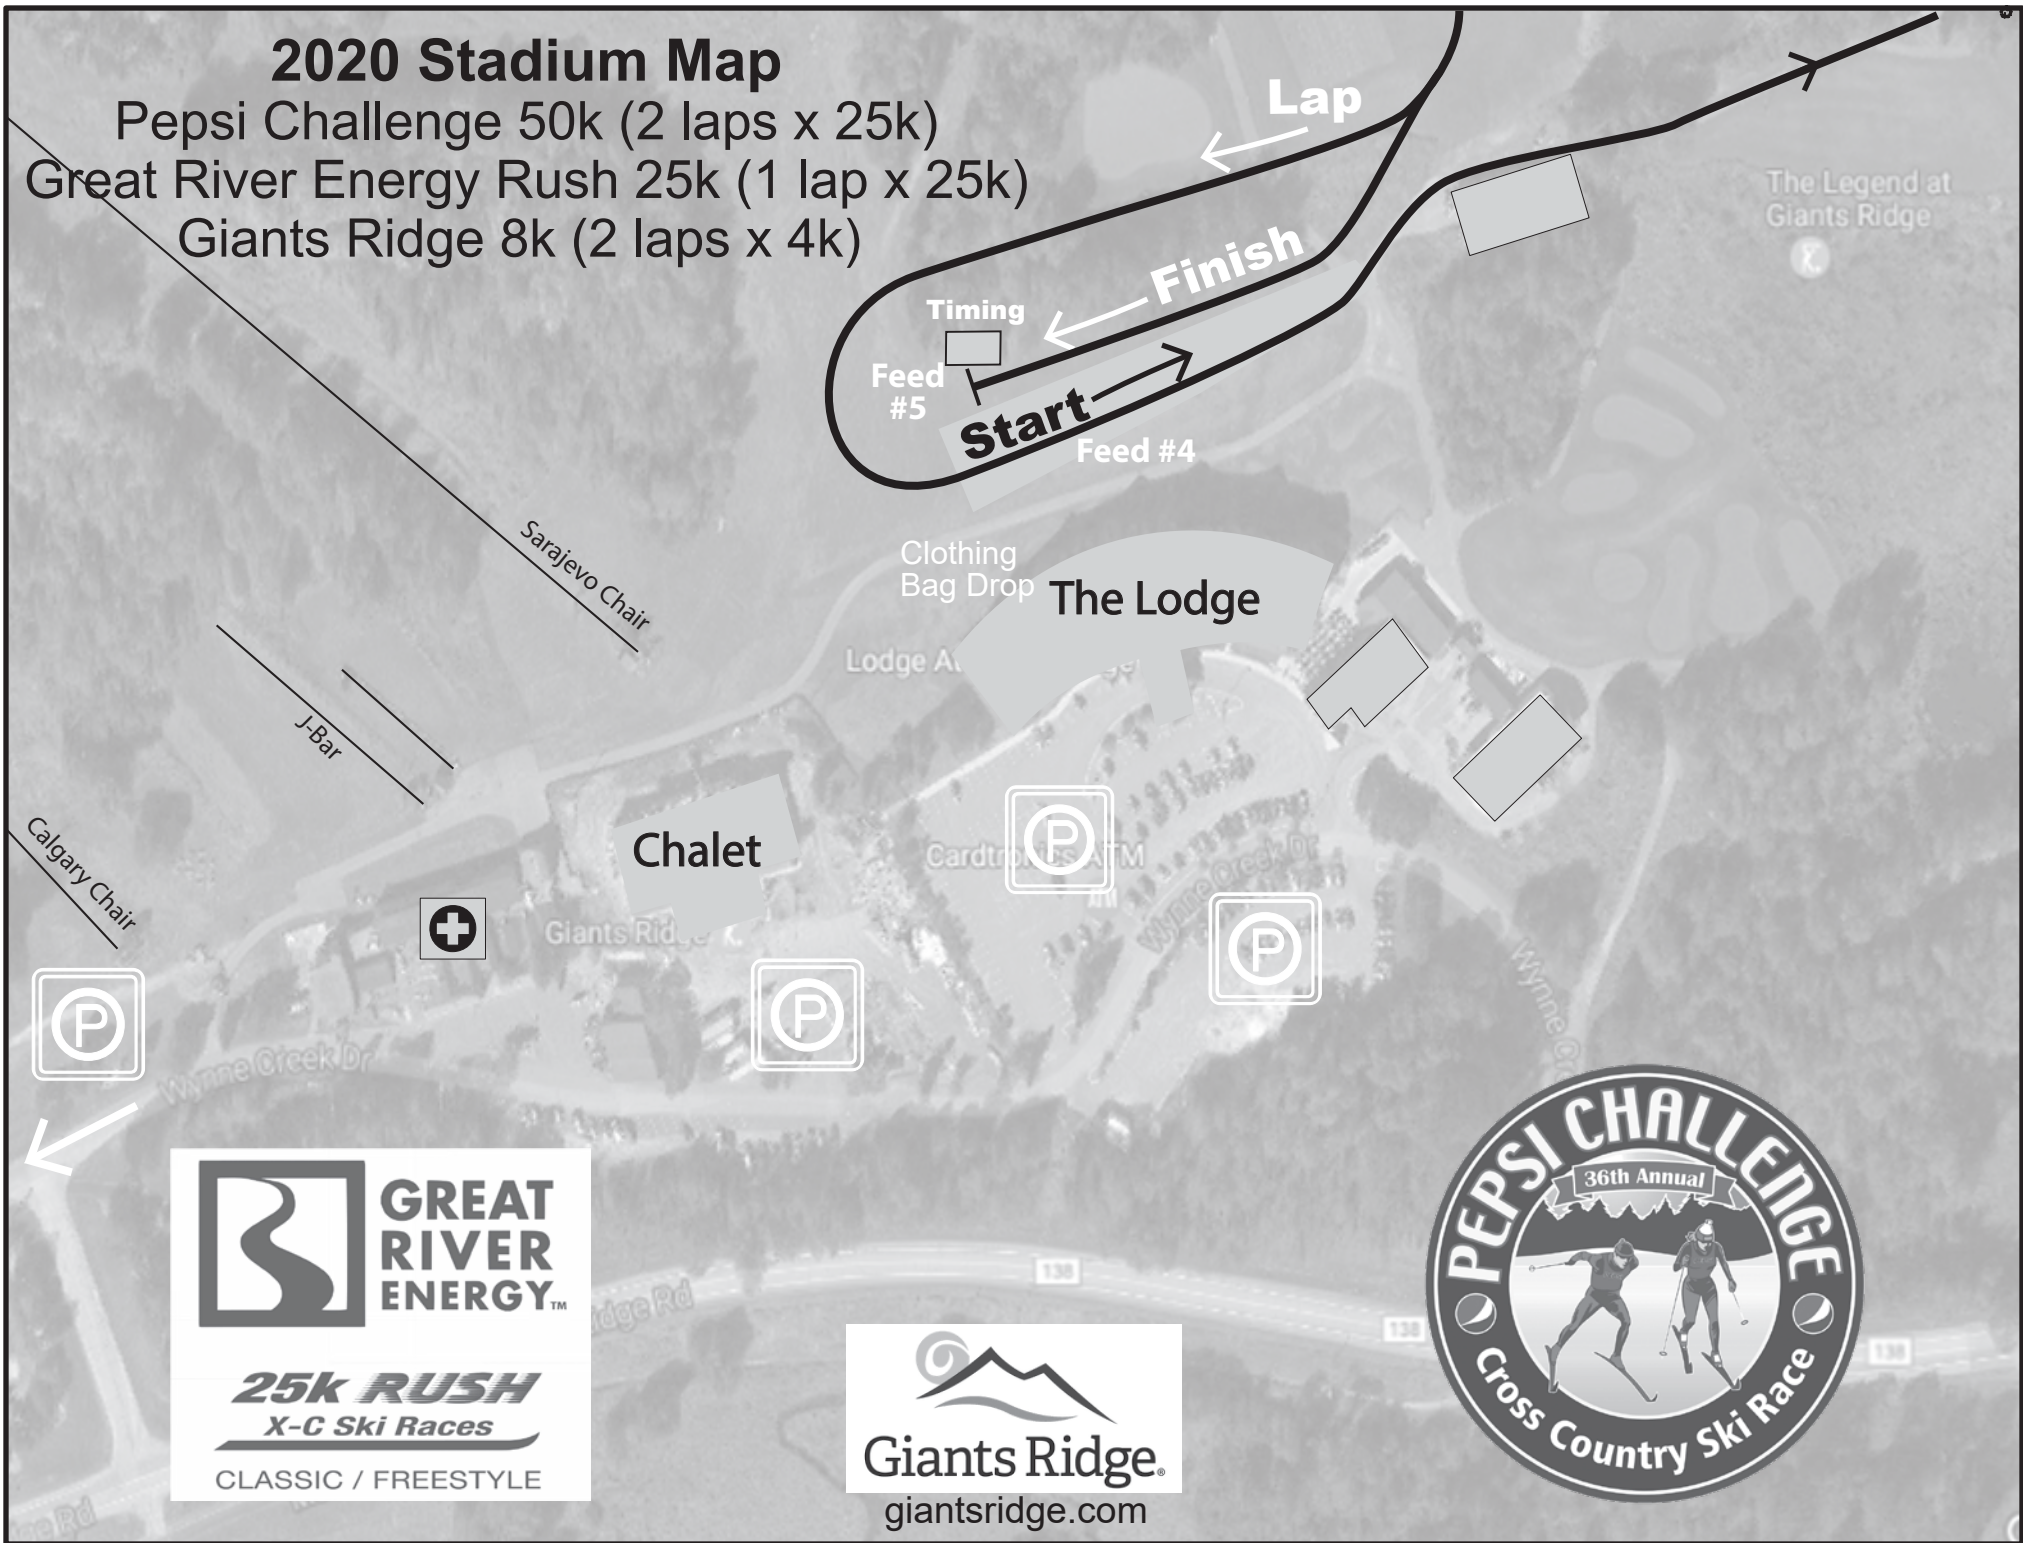

2020 Stadium Map

Pepsi Challenge 50k (2 laps x 25k)
Great River Energy Rush 25k (1 lap x 25k)
Giants Ridge 8k (2 laps x 4k)

GREAT RIVER ENERGY™

25k RUSH
X-C Ski Races

CLASSIC / FREESTYLE

Giants Ridge.
giantsridge.com

PEPSI CHALLENGE
36th Annual
Cross Country Ski Race