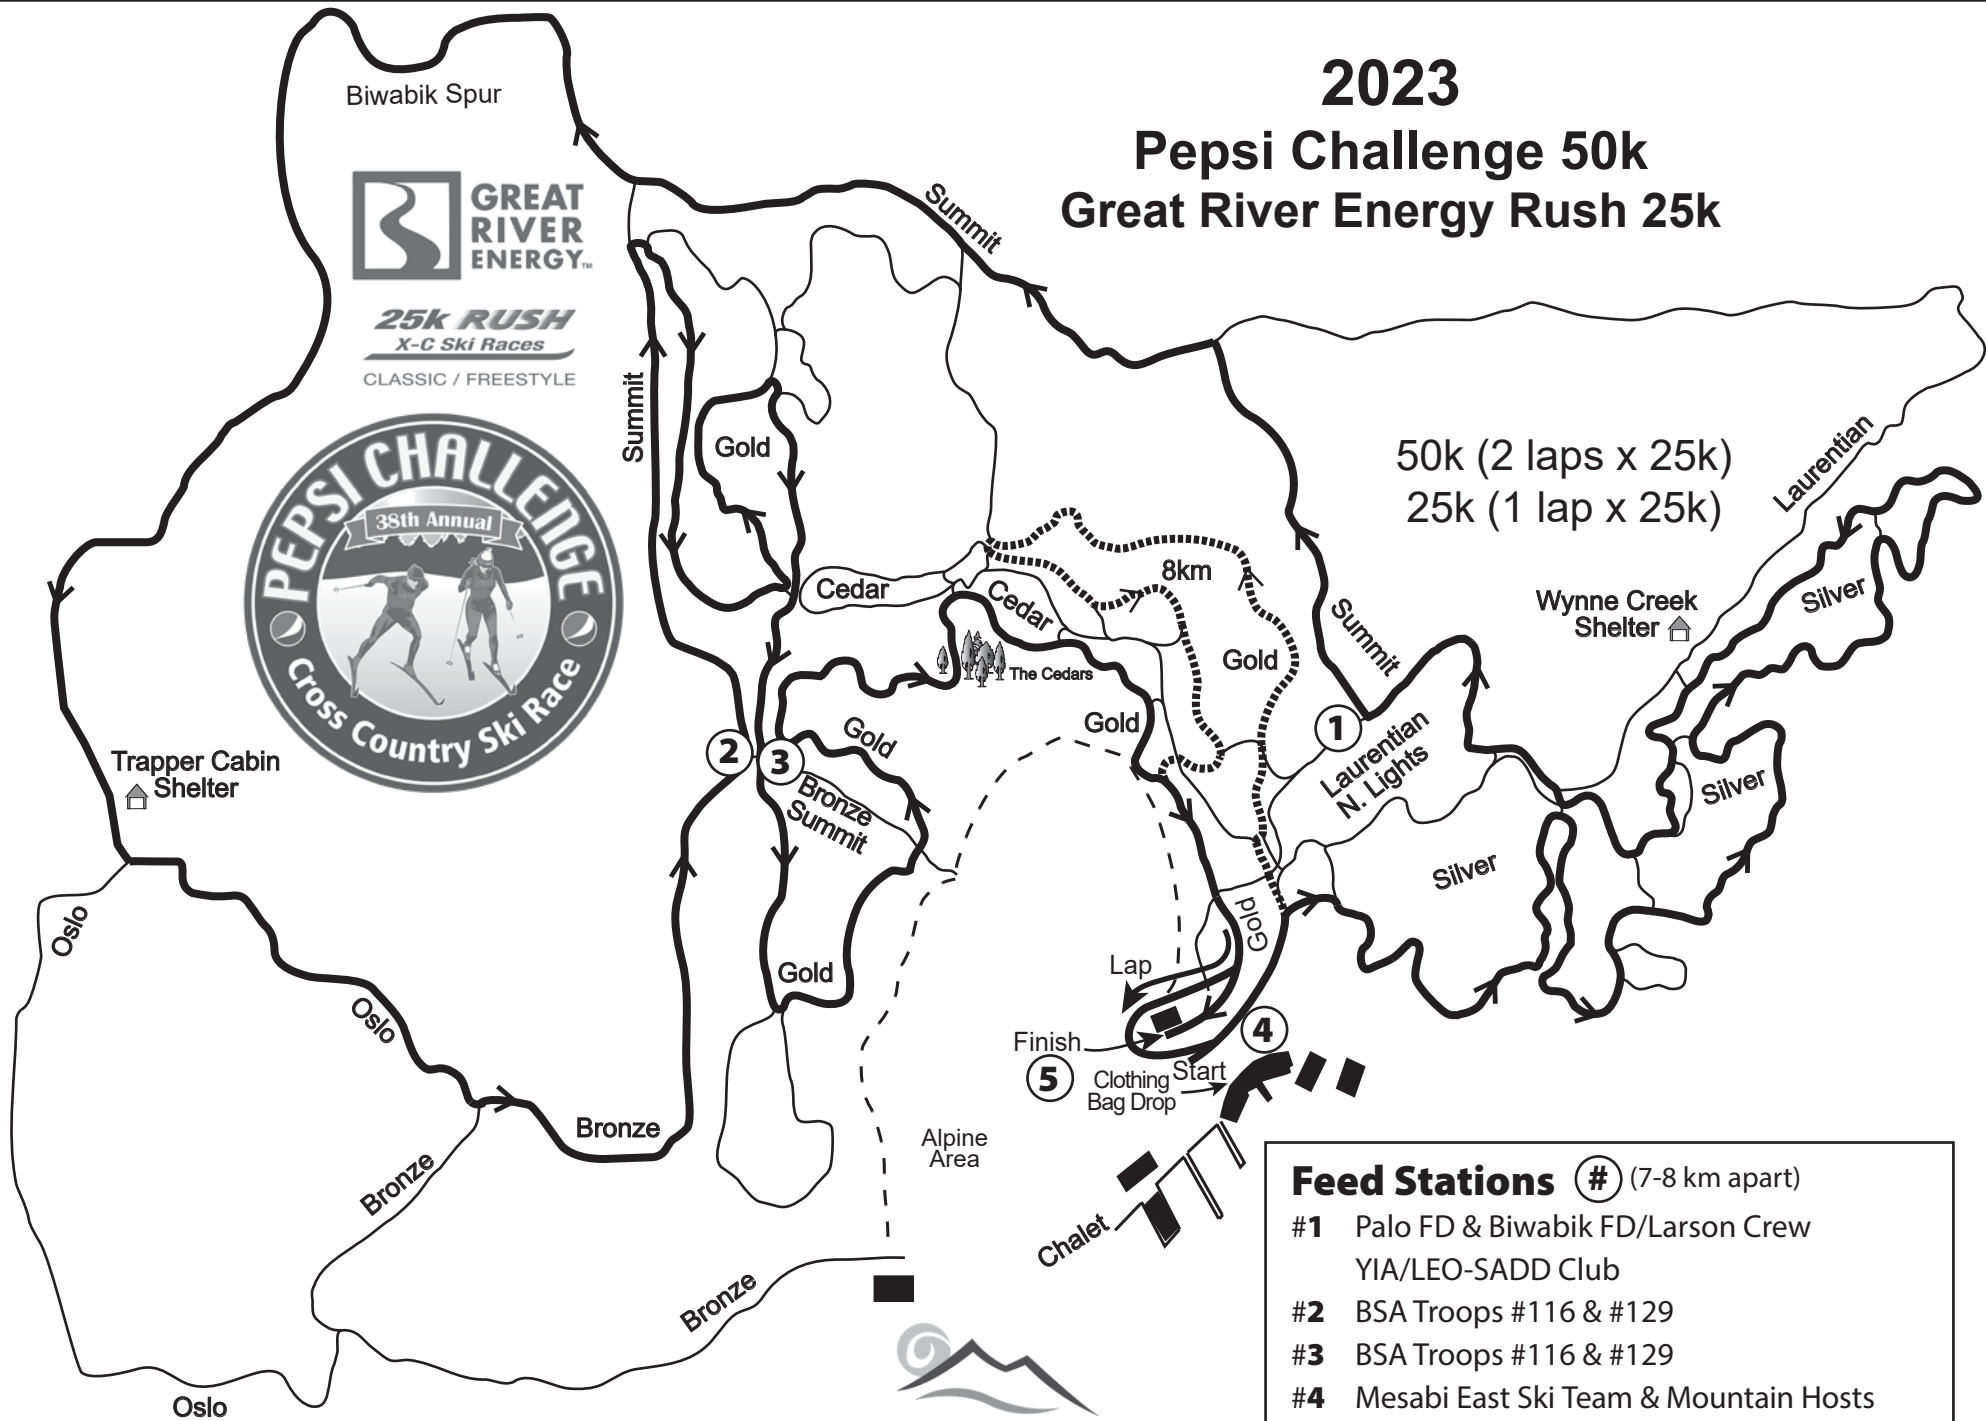

# 2023 Pepsi Challenge 50k Great River Energy Rush 25k

**25K RUSH**  
X-C Ski Races  
CLASSIC / FREESTYLE

50k (2 laps x 25k)  
25k (1 lap x 25k)

- Feed Stations #** (7-8 km apart)
- #1 Palo FD & Biwabik FD/Larson Crew  
YIA/LEO-SADD Club
  - #2 BSA Troops #116 & #129
  - #3 BSA Troops #116 & #129
  - #4 Mesabi East Ski Team & Mountain Hosts
  - #5 Ski Patrol & Area Queens & Courts-Deb Maki