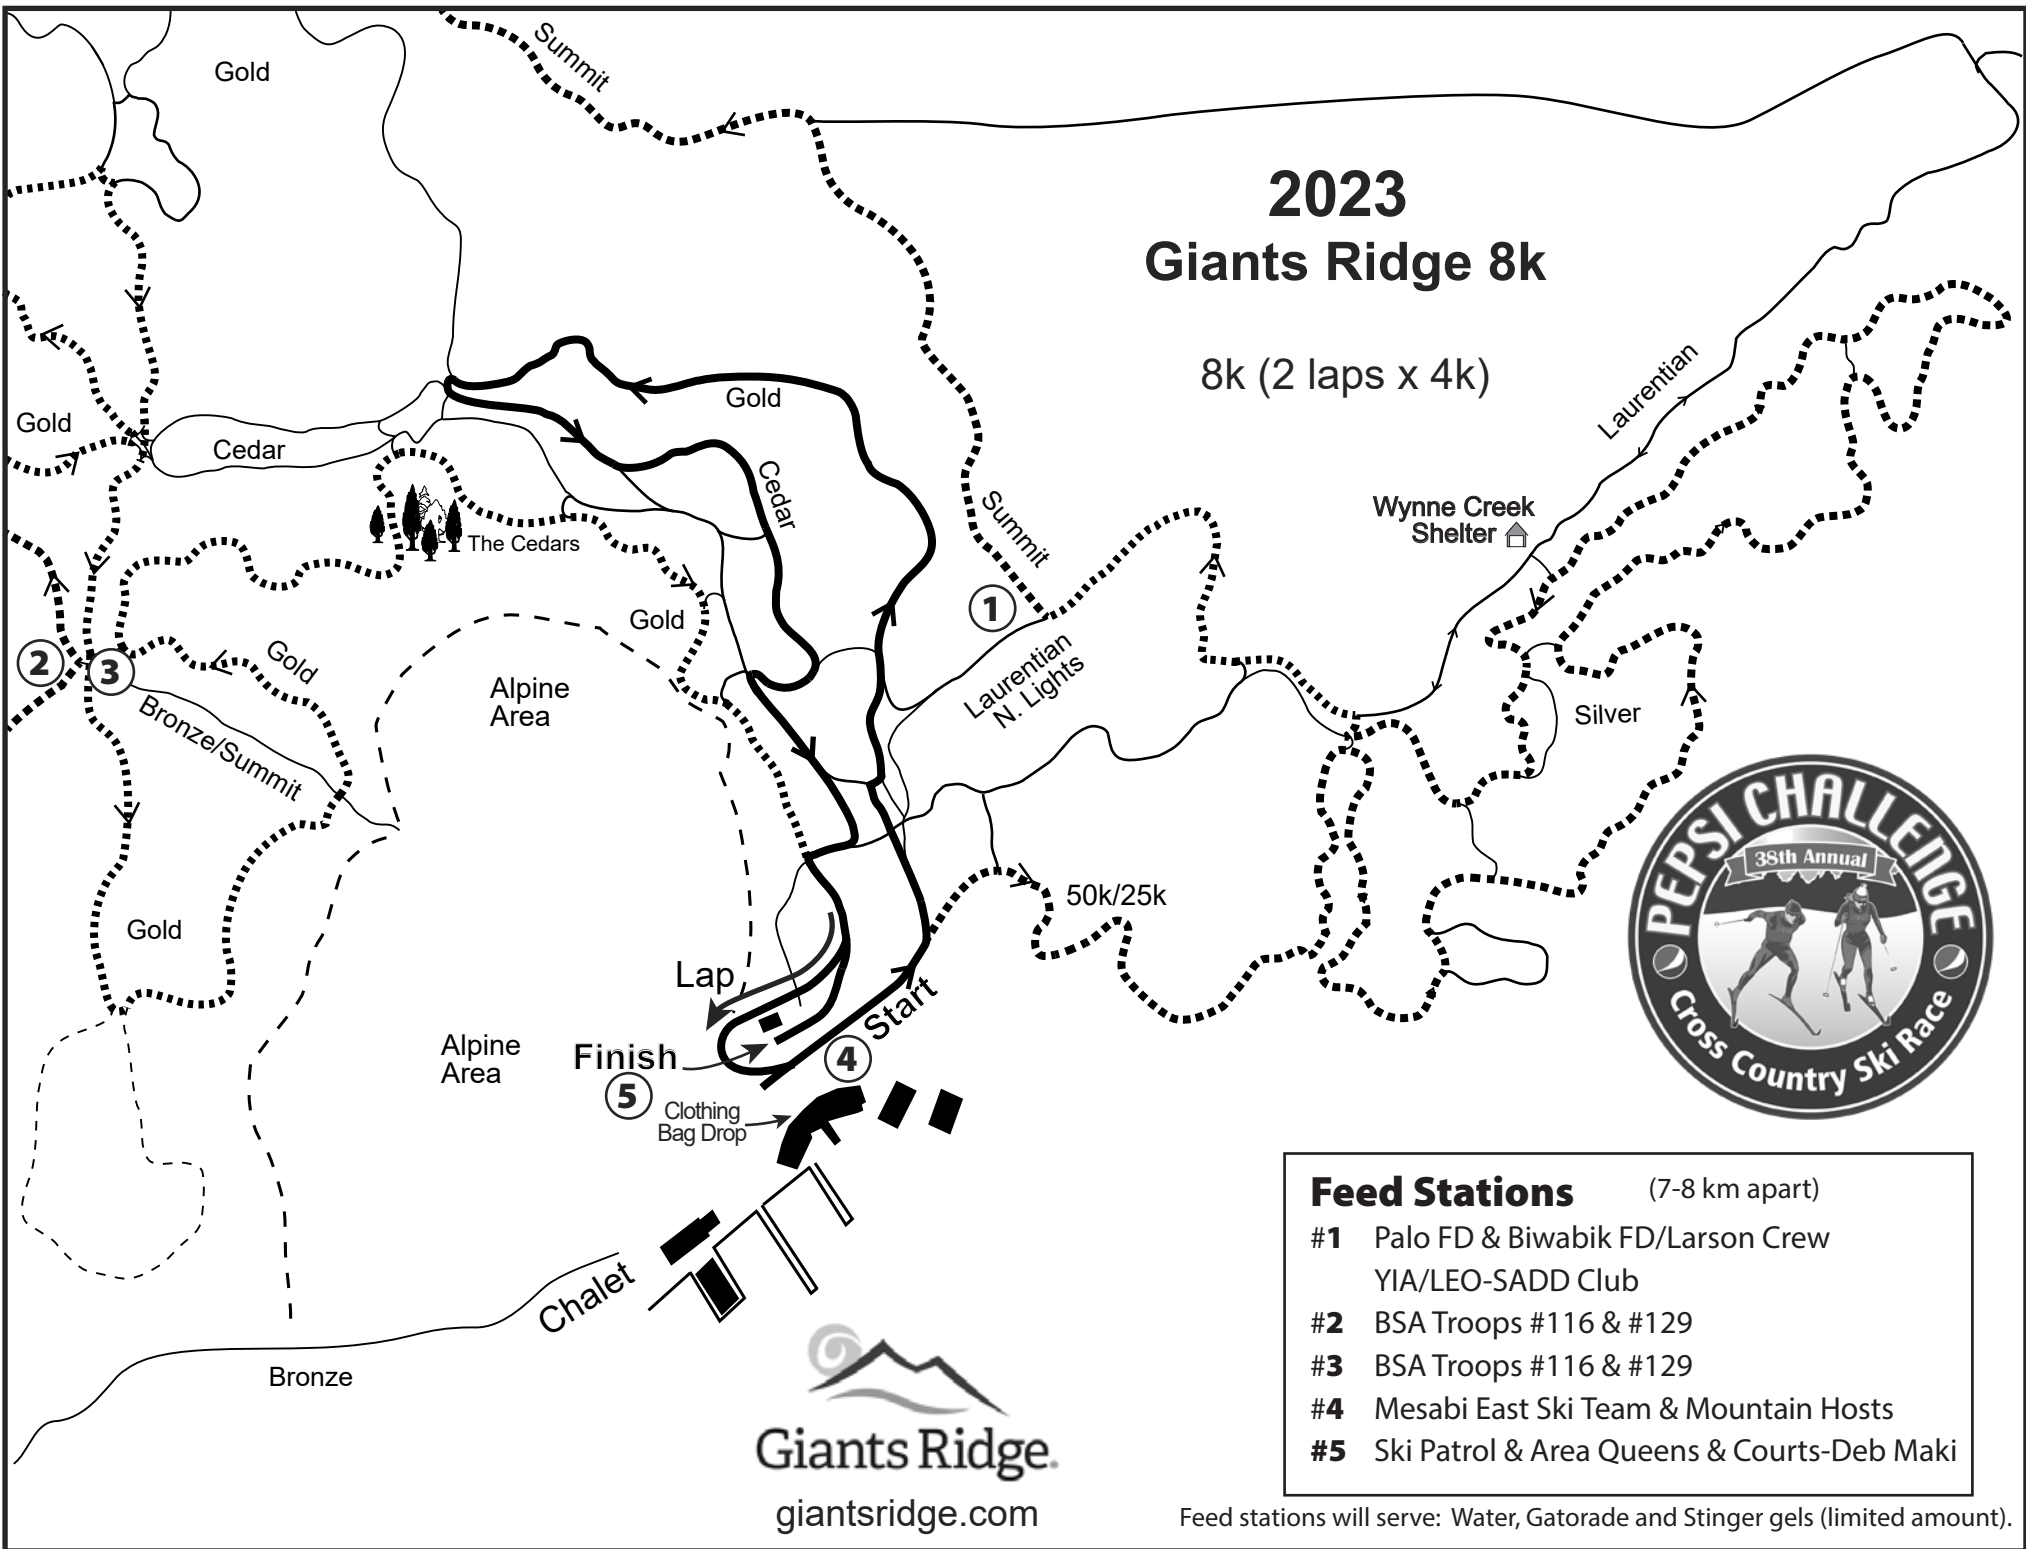

2023 Giants Ridge 8k

8k (2 laps x 4k)

Feed Stations

(7-8 km apart)

- #1 Palo FD & Biwabik FD/Larson Crew
YIA/LEO-SADD Club
- #2 BSA Troops #116 & #129
- #3 BSA Troops #116 & #129
- #4 Mesabi East Ski Team & Mountain Hosts
- #5 Ski Patrol & Area Queens & Courts-Deb Maki