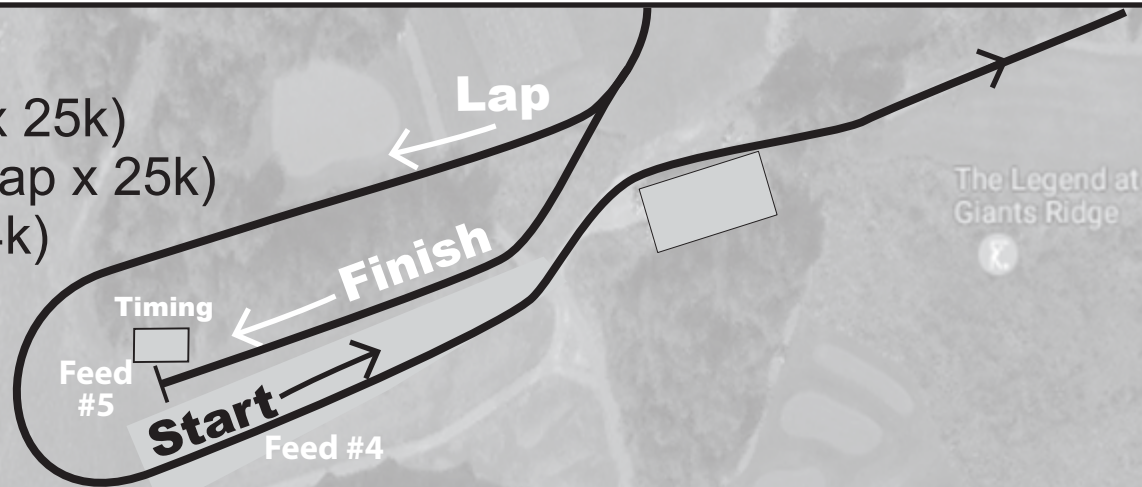

2023 Stadium Map

Pepsi Challenge 50k (2 laps x 25k)
Great River Energy Rush 25k (1 lap x 25k)
Giants Ridge 8k (2 laps x 4k)

An aerial map of the stadium area. Key landmarks include 'The Lodge' with a 'Clothing Bag Drop' area, 'The Legend at Giants Ridge', 'Chalet', and 'Lodge A'. Ski lifts are labeled: 'Sarajevo Chair', 'J-Bar', 'Calgary Chair', and 'Wynne Creek Chair'. There are several parking areas marked with a 'P' in a square. A medical station is marked with a cross in a square. A 'Cardtronics ATM' is also visible. Roads like 'Wynne Creek Dr' and 'Giants Ridge Rd' are shown.

GREAT RIVER ENERGY™

25k RUSH
X-C Ski Races

CLASSIC / FREESTYLE

Giants Ridge
giantsridge.com

PEPSI CHALLENGE
38th Annual
Cross Country Ski Race